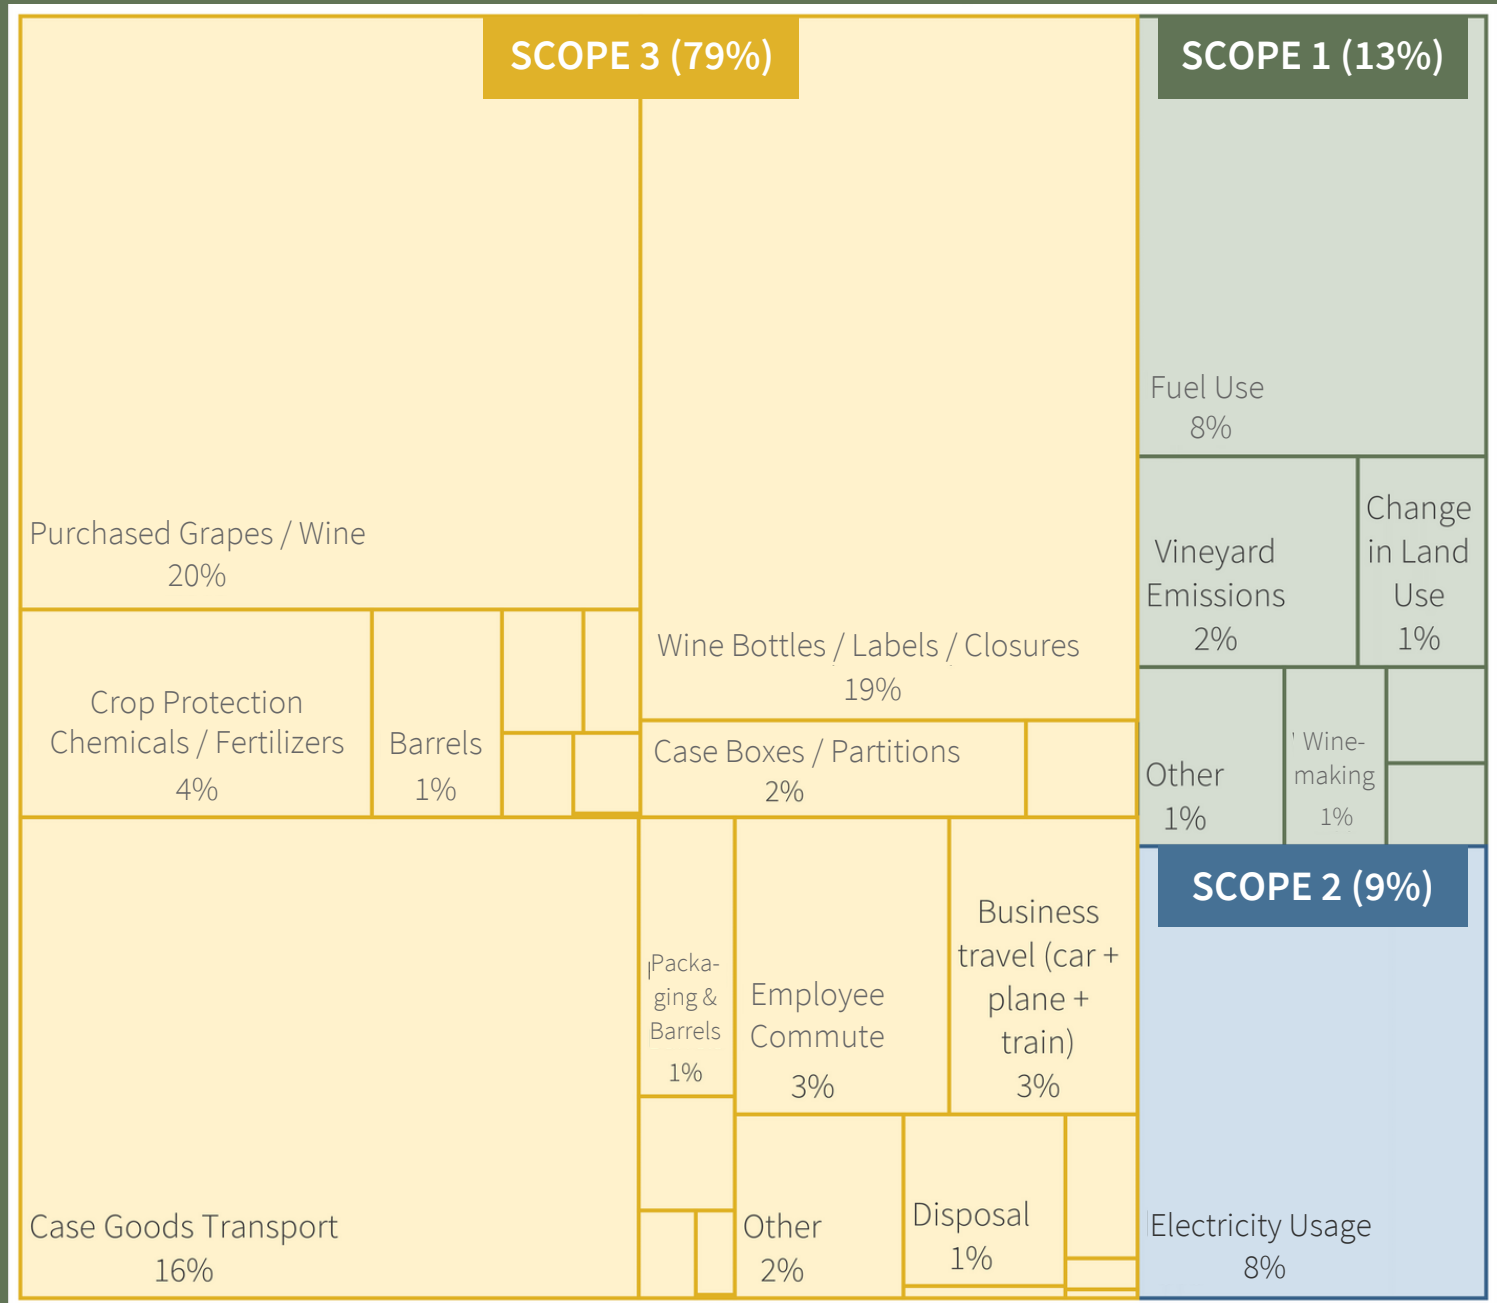

# Greenhouse Gas Emissions (GHG) “Hotspots”

Averages calculated from IWCA members’ 2018 greenhouse gas emissions data.

Unlabeled boxes represent GHG emissions that make up less than 1% of total average emissions.

**INTERNATIONAL  
WINERIES FOR  
CLIMATE ACTION**